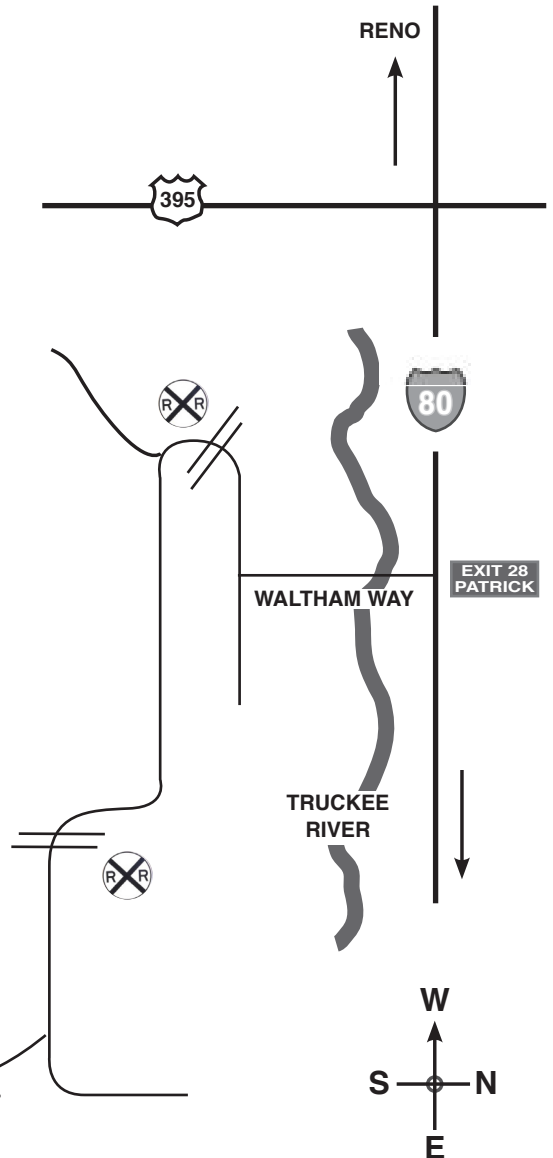

DRIVING DIRECTIONS:

LAMBERTSON INDUSTRIES HEADQUARTERS

- ➔ TAKE I-80 EAST FROM RENO AND SPARKS.
- ➔ EXIT WALTHAM WAY (PATRICK EXIT 28). AT "T" INTERSECTION, TURN RIGHT AND FOLLOW ROAD PAST RAILROAD CROSSING (STAY LEFT AT FORK IN ROAD).
- ➔ CONTINUE TO FOLLOW ROAD FOR 3/4 MILE AND MAKE RIGHT ON ALEXANDRIA COURT TO LAMBERTSON INDUSTRIES HEADQUARTERS AT 1335 ALEXANDRIA COURT.

DELIVERY AND PICK-UP: 7 AM - 3:30 PM

LAMBERTSON INDUSTRIES
1335 ALEXANDRIA CT.
SPARKS, NEVADA

ALEXANDRIA CT

1335 ALEXANDRIA COURT
SPARKS, NV 89434

LAMBERTSON INDUSTRIES, INC.
PHONE 775 · 857 · 1100
TOLL-FREE 800 · 548 · 3324
FAX 775 · 857 · 3289